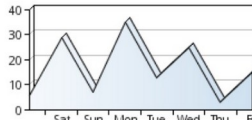

**Newest Country**

Taiwan   
Last Visited January 7, 2021

**25 different countries have visited this site.** 37 flags collected. [View all details »](#)

[Create a FREE Flag Counter! »](#)

**Visitors**

Yesterday: 1  
30 day average: 2  
Record: 26 on January 7, 2021  
[View history »](#)

**Flag Counter Views**

Yesterday: 15   
30 day average: 14  
Record: 110 on February 27, 2020  
[View history »](#)

[OVERVIEW](#) | [DETAILS](#) | [TODAY](#) | [YESTERDAY](#) | [HISTORY](#) | [FLAG MAP](#) | [UPGRADE](#)