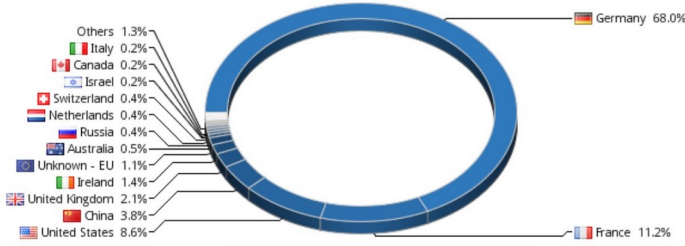

[OVERVIEW](#) | [DETAILS](#) | [TODAY](#) | [YESTERDAY](#) | [HISTORY](#) | [FLAG MAP](#) | [UPGRADE](#)

[Create a free counter!](#)

[Log in to Flag Counter Management](#)

**Last New Visitor**

Germany   
Visited 2 hours ago

**Newest Country**

Taiwan   
Last Visited January 7, 2021

**25 different countries have visited this site.** 37 flags collected. [View all details »](#)

[Create a FREE Flag Counter! »](#)

**Visitors**

Yesterday: 1  
30 day average: 2  
Record: 26 on January 7, 2021  
[View history »](#)