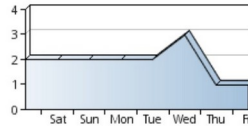

**Newest Country**

Taiwan   
Last Visited January 7, 2021

**25 different countries have visited this site.** 37 flags collected. [View all details »](#)

[Create a FREE Flag Counter! »](#)

**Visitors**

Yesterday: 1  
30 day average: 2  
Record: 26 on January 7, 2021  
[View history »](#)

**Flag Counter Views**

Yesterday: 15   
30 day average: 14  
Record: 110 on February 27, 2020  
[View history »](#)

[OVERVIEW](#) | [DETAILS](#) | [TODAY](#) | [YESTERDAY](#) | [HISTORY](#) | [FLAG MAP](#) | [UPGRADE](#)